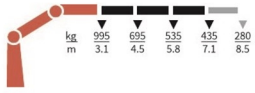

Main benefits

- Radio remote control system for total freedom
- Very compact design
- Long lifespan

PERFORMANCE	340-K1-RC	340-K2-RC	340-K3-RC
Load Moment (tm)	3,2	3,2	3,2
Hydraulic reach (m)	4,39	5,76	7,15
Weight excl. stabilizers (Kg)	418	468	508
Weight of stabilizers, standard (Kg)	72	72	72
Lift-to-weight ratio	6,5	5,9	5,5
Slewing Angle (°)	370	370	370
Slewing torque (kgm)	550	600	600
Working pressure (bar)	220	240	240
GEOMETRY			
Height above mounting surface (mm)	1591	1591	1591
Width, folded, standard (mm)	1700	1700	1700
Length of crane, no extra valves (mm)	516	516	516

Lifting Capacity

POWER TO LIFT

340-K1-RC

340-K2-RC

340-K3-RC

Basics

HMF 340K-RC

RCL safety system
Single power plus link arm system