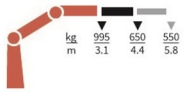

Main benefits

- Radio remote control system for total freedom
- Very compact design
- Long lifespan

PERFORMANCE	340-K1-RC	340-K2-RC	340-K3-RC
Load Moment (tm)	3,2	3,2	3,2
Hydraulic reach (m)	4,39	5,76	7,15
Weight excl. stabilizers (Kg)	418	468	508
Weight of stabilizers, standard (Kg)	72	72	72
Lift-to-weight ratio	6,5	5,9	5,5
Slewing Angle (°)	370	370	370
Slewing torque (kgm)	550	600	600
Working pressure (bar)	220	240	240
GEOMETRY			
Height above mounting surface (mm)	1591	1591	1591
Width, folded, standard (mm)	1700	1700	1700
Length of crane, no extra valves (mm)	516	516	516

Lifting Capacity

POWER TO LIFT

340-K1-RC

340-K2-RC

340-K3-RC

Basics

HMF 340K-RC

RCL safety system
Single power plus link arm system