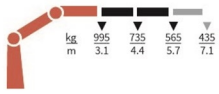

Main benefits

- Radio remote control system for total freedom
- Very compact design
- Long lifespan

PERFORMANCE	340-K1-RC	340-K2-RC	340-K3-RC
Load Moment (tm)	3,2	3,2	3,2
Hydraulic reach (m)	4,39	5,76	7,15
Weight excl. stabilizers (Kg)	418	468	508
Weight of stabilizers, standard (Kg)	72	72	72
Lift-to-weight ratio	6,5	5,9	5,5
Slewing Angle (°)	370	370	370
Slewing torque (kgm)	550	600	600
Working pressure (bar)	220	240	240
GEOMETRY			
Height above mounting surface (mm)	1591	1591	1591
Width, folded, standard (mm)	1700	1700	1700
Length of crane, no extra valves (mm)	516	516	516

Lifting Capacity

POWER TO LIFT

340-K1-RC

340-K2-RC

340-K3-RC

Basics

HMF 340K-RC

RCL safety system
Single power plus link arm system